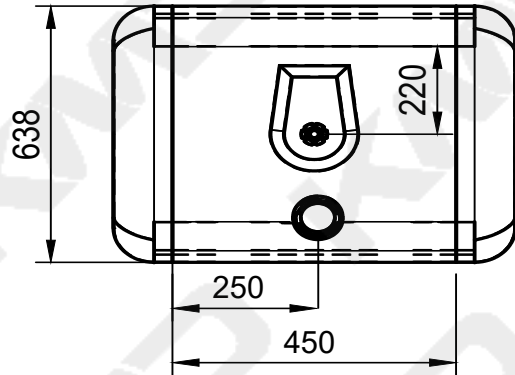

A (1:7)

$\frac{1}{2}$ " MALE-FEMALE TREAD

**MERCEDES OEM : A9604702003**

KOCAELİ METAL DEPO  
+902623711442  
gokhan.tunali@kmd.com.tr  
www.kmd.com.tr

TITLE:

555X638X700 MERCEDES FUEL TANK MP4

PRODUCT CODE:

5564070001

DATE:

LITER:

260 L

DRAWN :

MATERIAL:

APPROVED:

WEIGHT :

DWG NO:

CUSTOMER:

SCALE : 1:16

SHEET 1 OF 1

A4